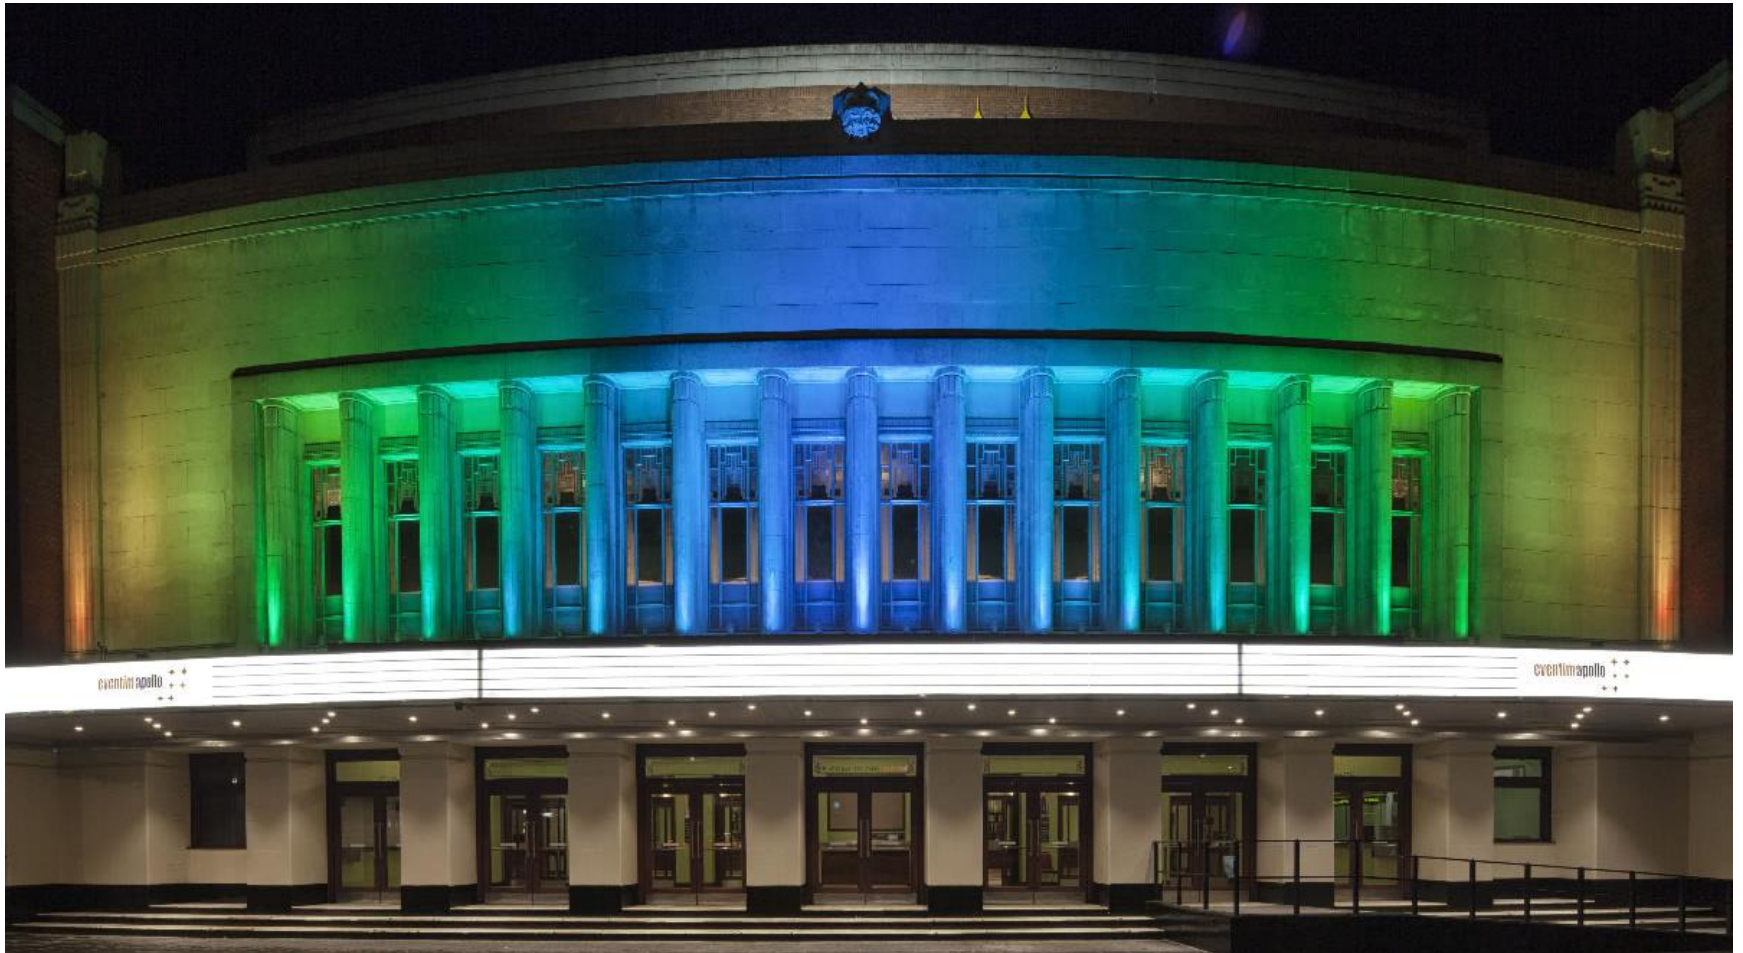

Westminster City Council- Residential applications

Government

Crown

Theatres

Hippodrome Conversion to Casino

Controversial use but secured future of building.

Coliseum

Rachel Hamilton Heritage Apollo Victoria

Eventim Hammersmith Apollo

CHBPT

- CHBPT began in 1981.
- CHBPT relaunched in 2013, now includes Wirral, Cheshire West and Chester, Cheshire East, Halton and Warrington.
- Flat Shed and Taylor's Boatyard.